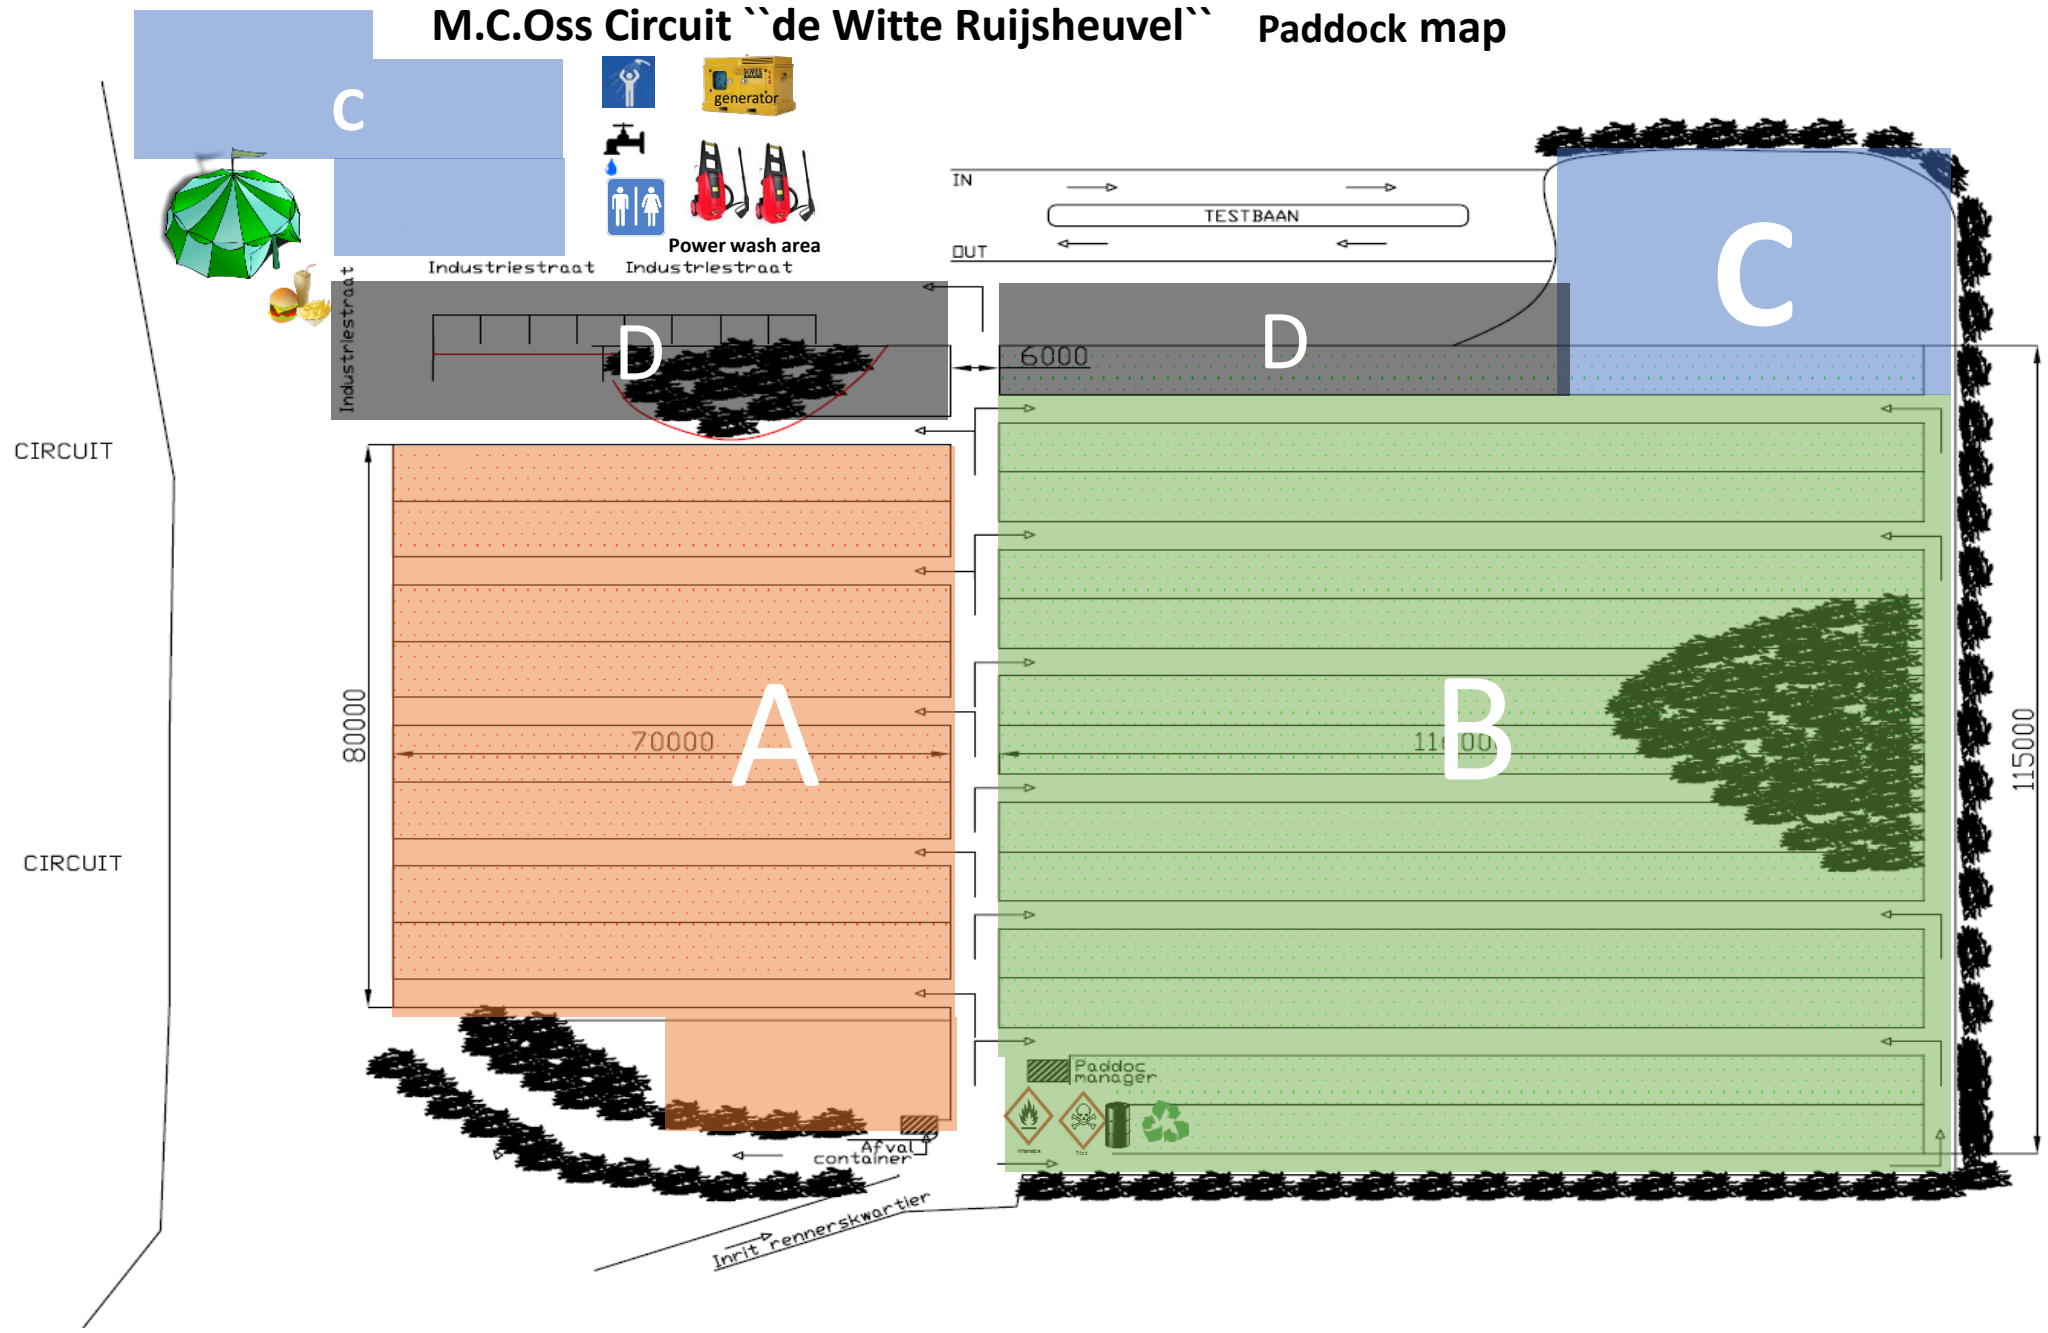

M.C.Oss Circuit "de Witte Ruijsheuvel"

13&14 April 2019

Track width min 6 meters safety zone 3 meter
Length 1750 meters

PRESS P VIP

Power cleaning area bikes

Test track

B
85cc

Paddock

Separate map on page 2

Paddock manager

tickets

tickets

MCO2019.3

Entrance

AENGELBERTLAAN

Entrance

Welcome office

P VIP PRESS

M.C.Oss Circuit "de Witte Ruijsheuvel" Paddock map

Aengelbertlaan

Aengelbertlaan