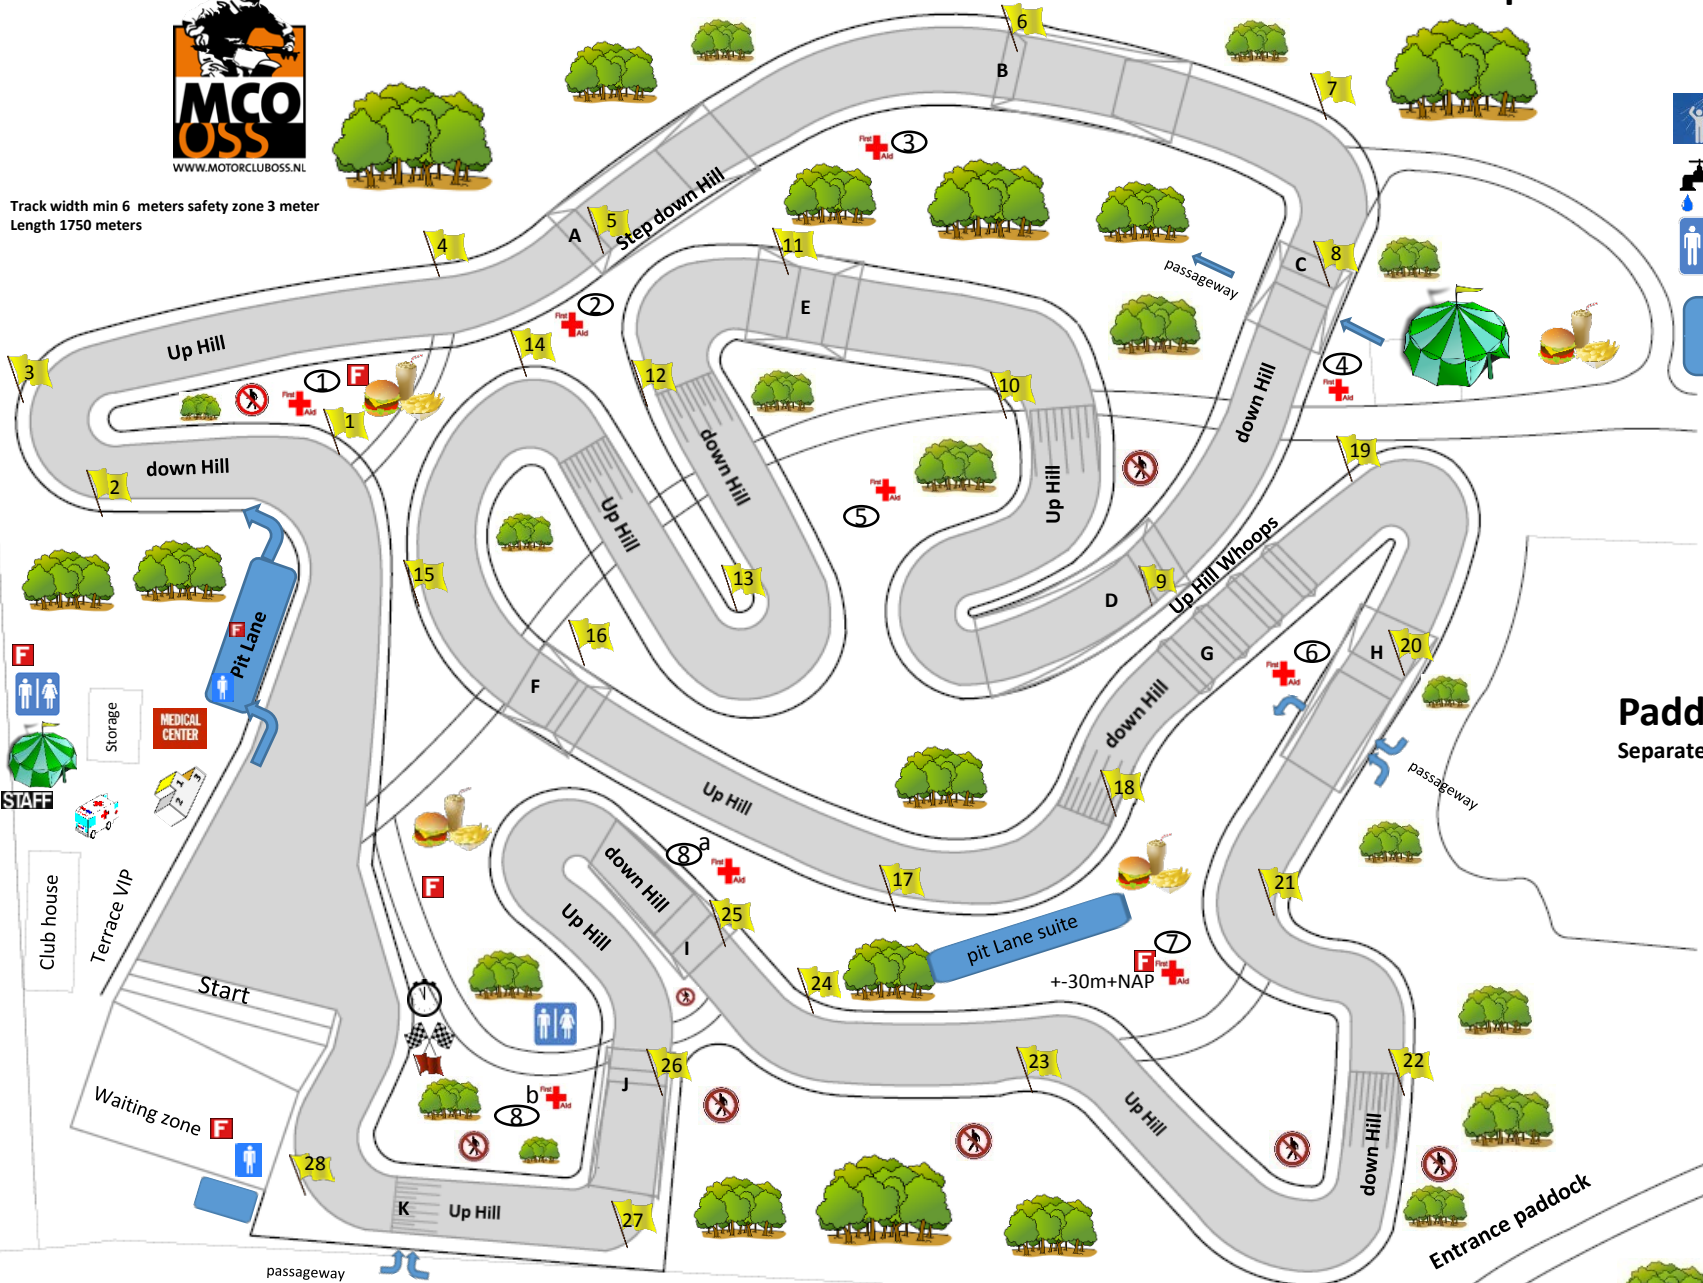

M.C.Oss Circuit "de Witte Ruijsheuvel"

13&14 April 2019

Track width min 6 meters safety zone 3 meter
Length 1750 meters

PRESS P VIP

Power cleaning area bikes

Test track

B
85cc

Paddock

Separate map on page 2

Paddock manager

tickets

tickets

MCO2019.3

Entrance

AENGELBERTLAAN

Entrance

Welcome office

P VIP PRESS

M.C.Oss Circuit "de Witte Ruijsheuvel" Paddock map

Aengelbertlaan

Aengelbertlaan